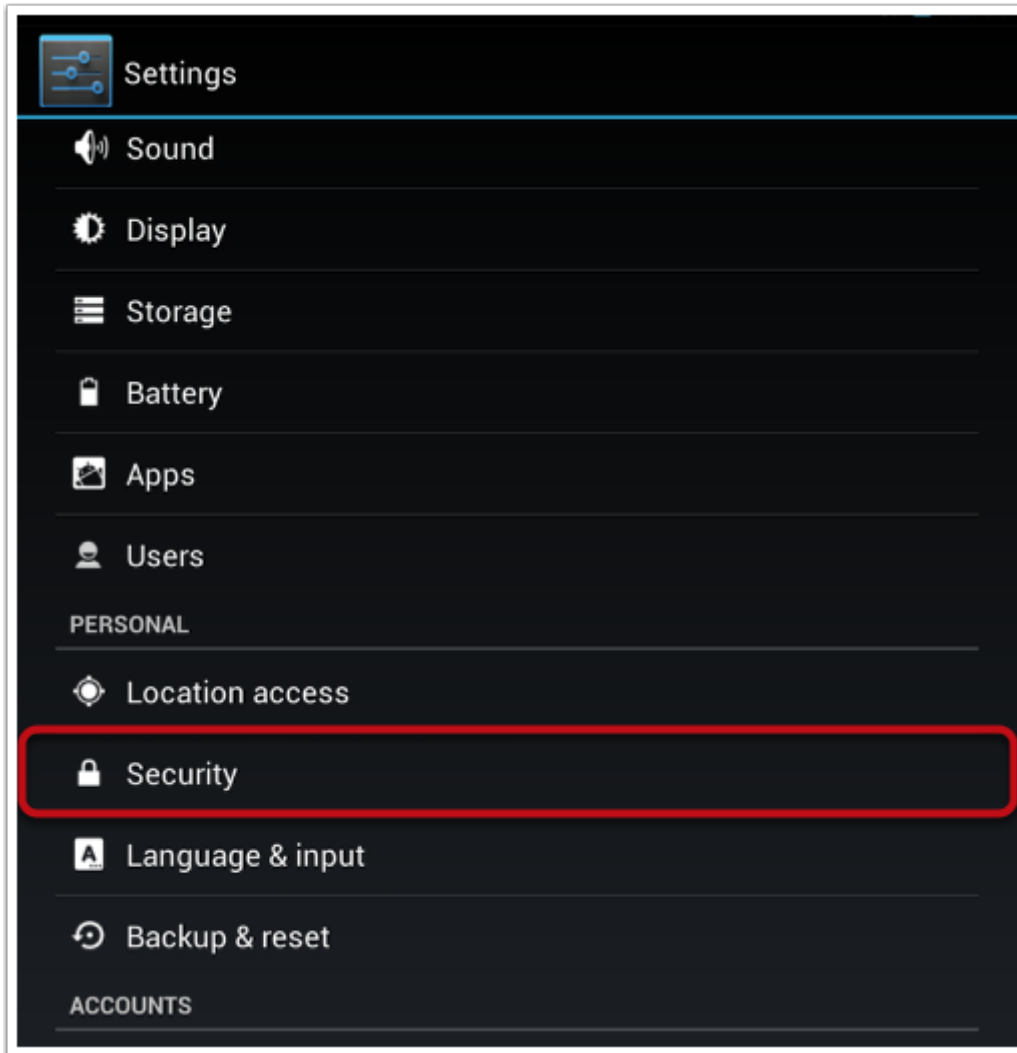

Android OS 4.0 Settings

To check and modify your security settings, go to **Settings** and select **Security**.

Security Settings